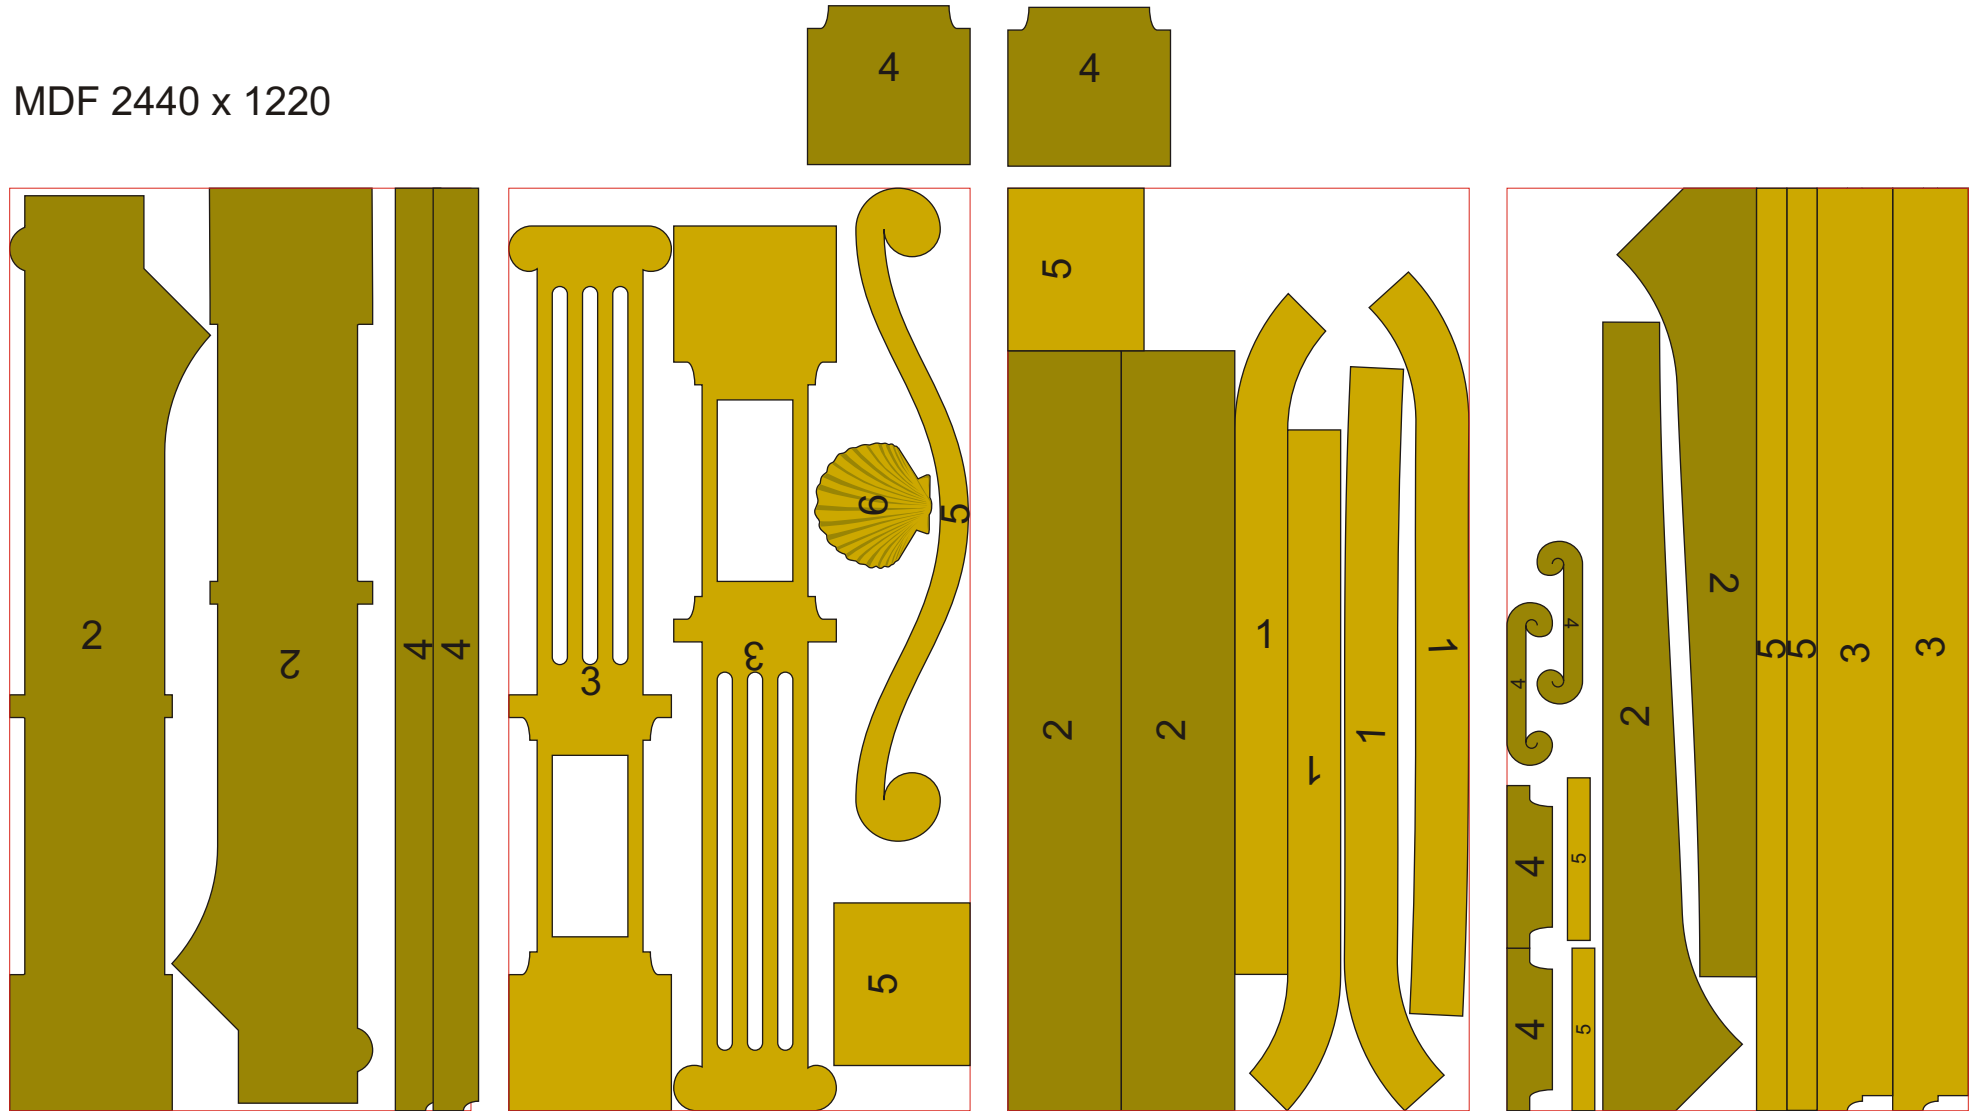

MDF 2440 x 1220

Puppet theatre

1:12.5

07.02.16

desertislandchurch.co.uk