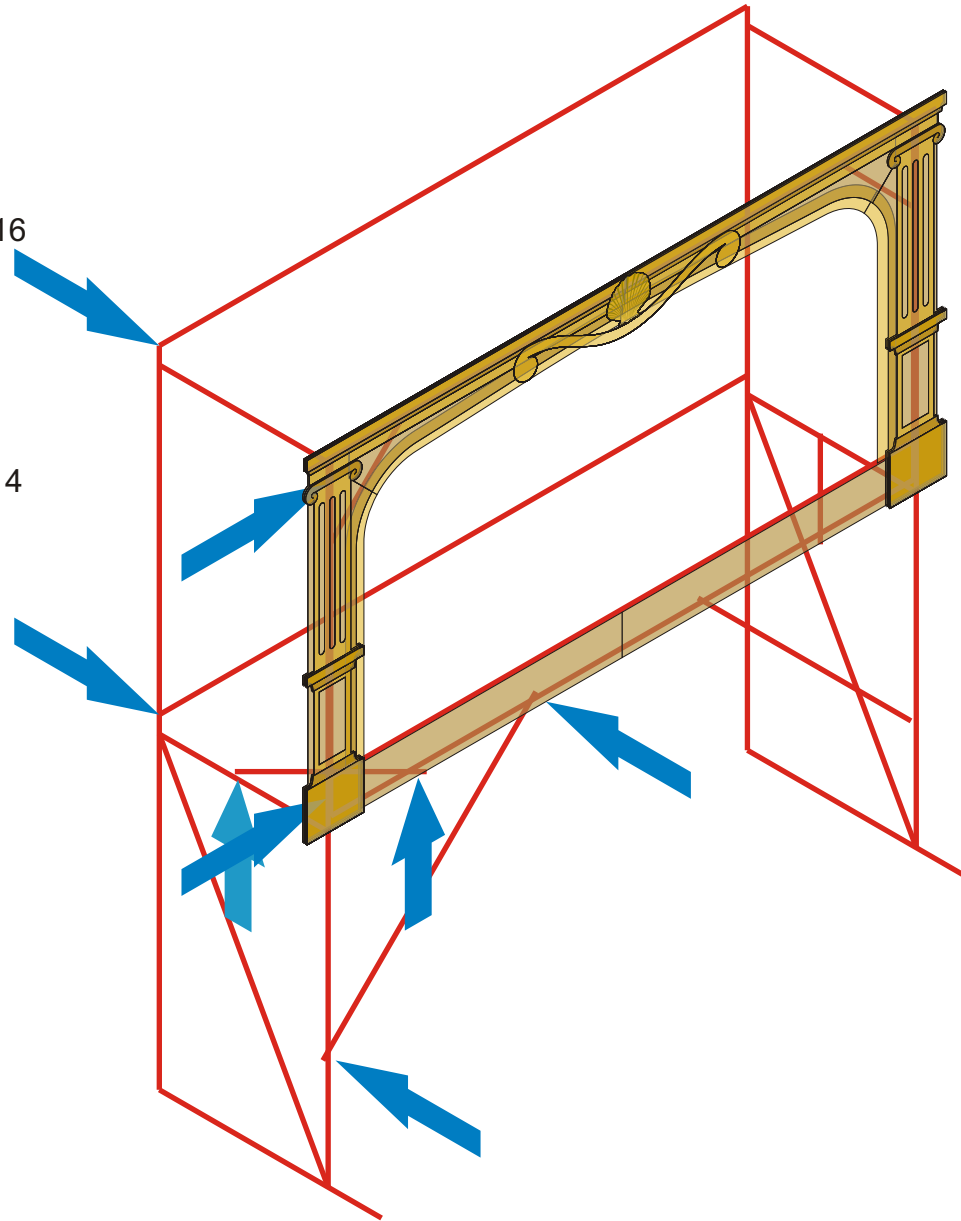

Timber
2440 x 9
610 x 8)
1220 x 6) 2440 x 6
900 x 2)
6mm bolts and wing nuts x 16
Screws
No more nails glue

Curtains
Ikea Mariam x 3 sets
Ikea Sy hem tape 10m x 2
Ikea Irja curtain pole 1400 x 4
Velcro tape 2.4m